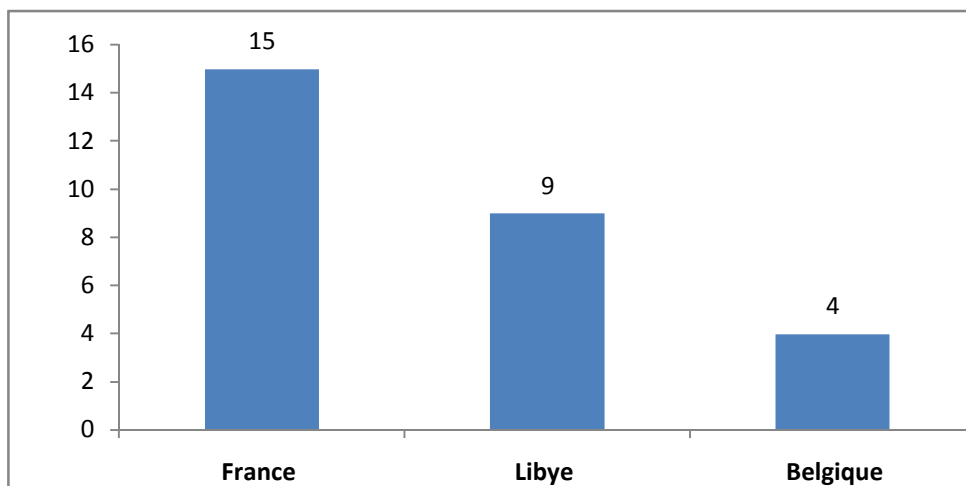

**Chevaux de Race Pur Sang Arabe importés de 2011 à 2014
par Pays de Provenance**