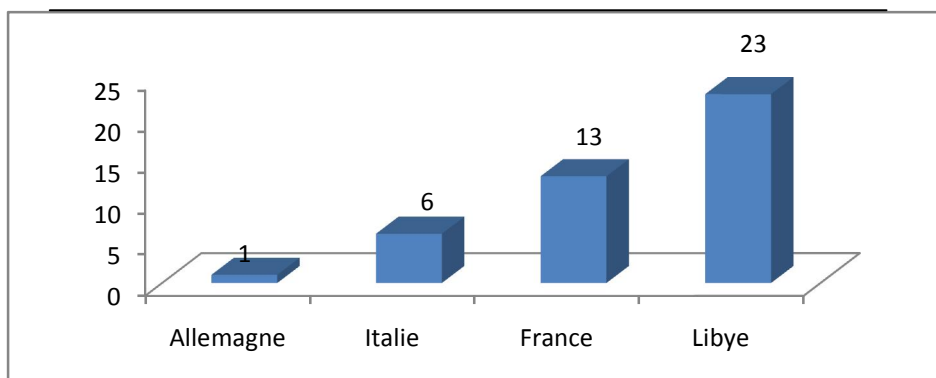

**Chevaux de Race Pur Sang Arabe importés de 2015 à 2018
par Pays de Provenance**